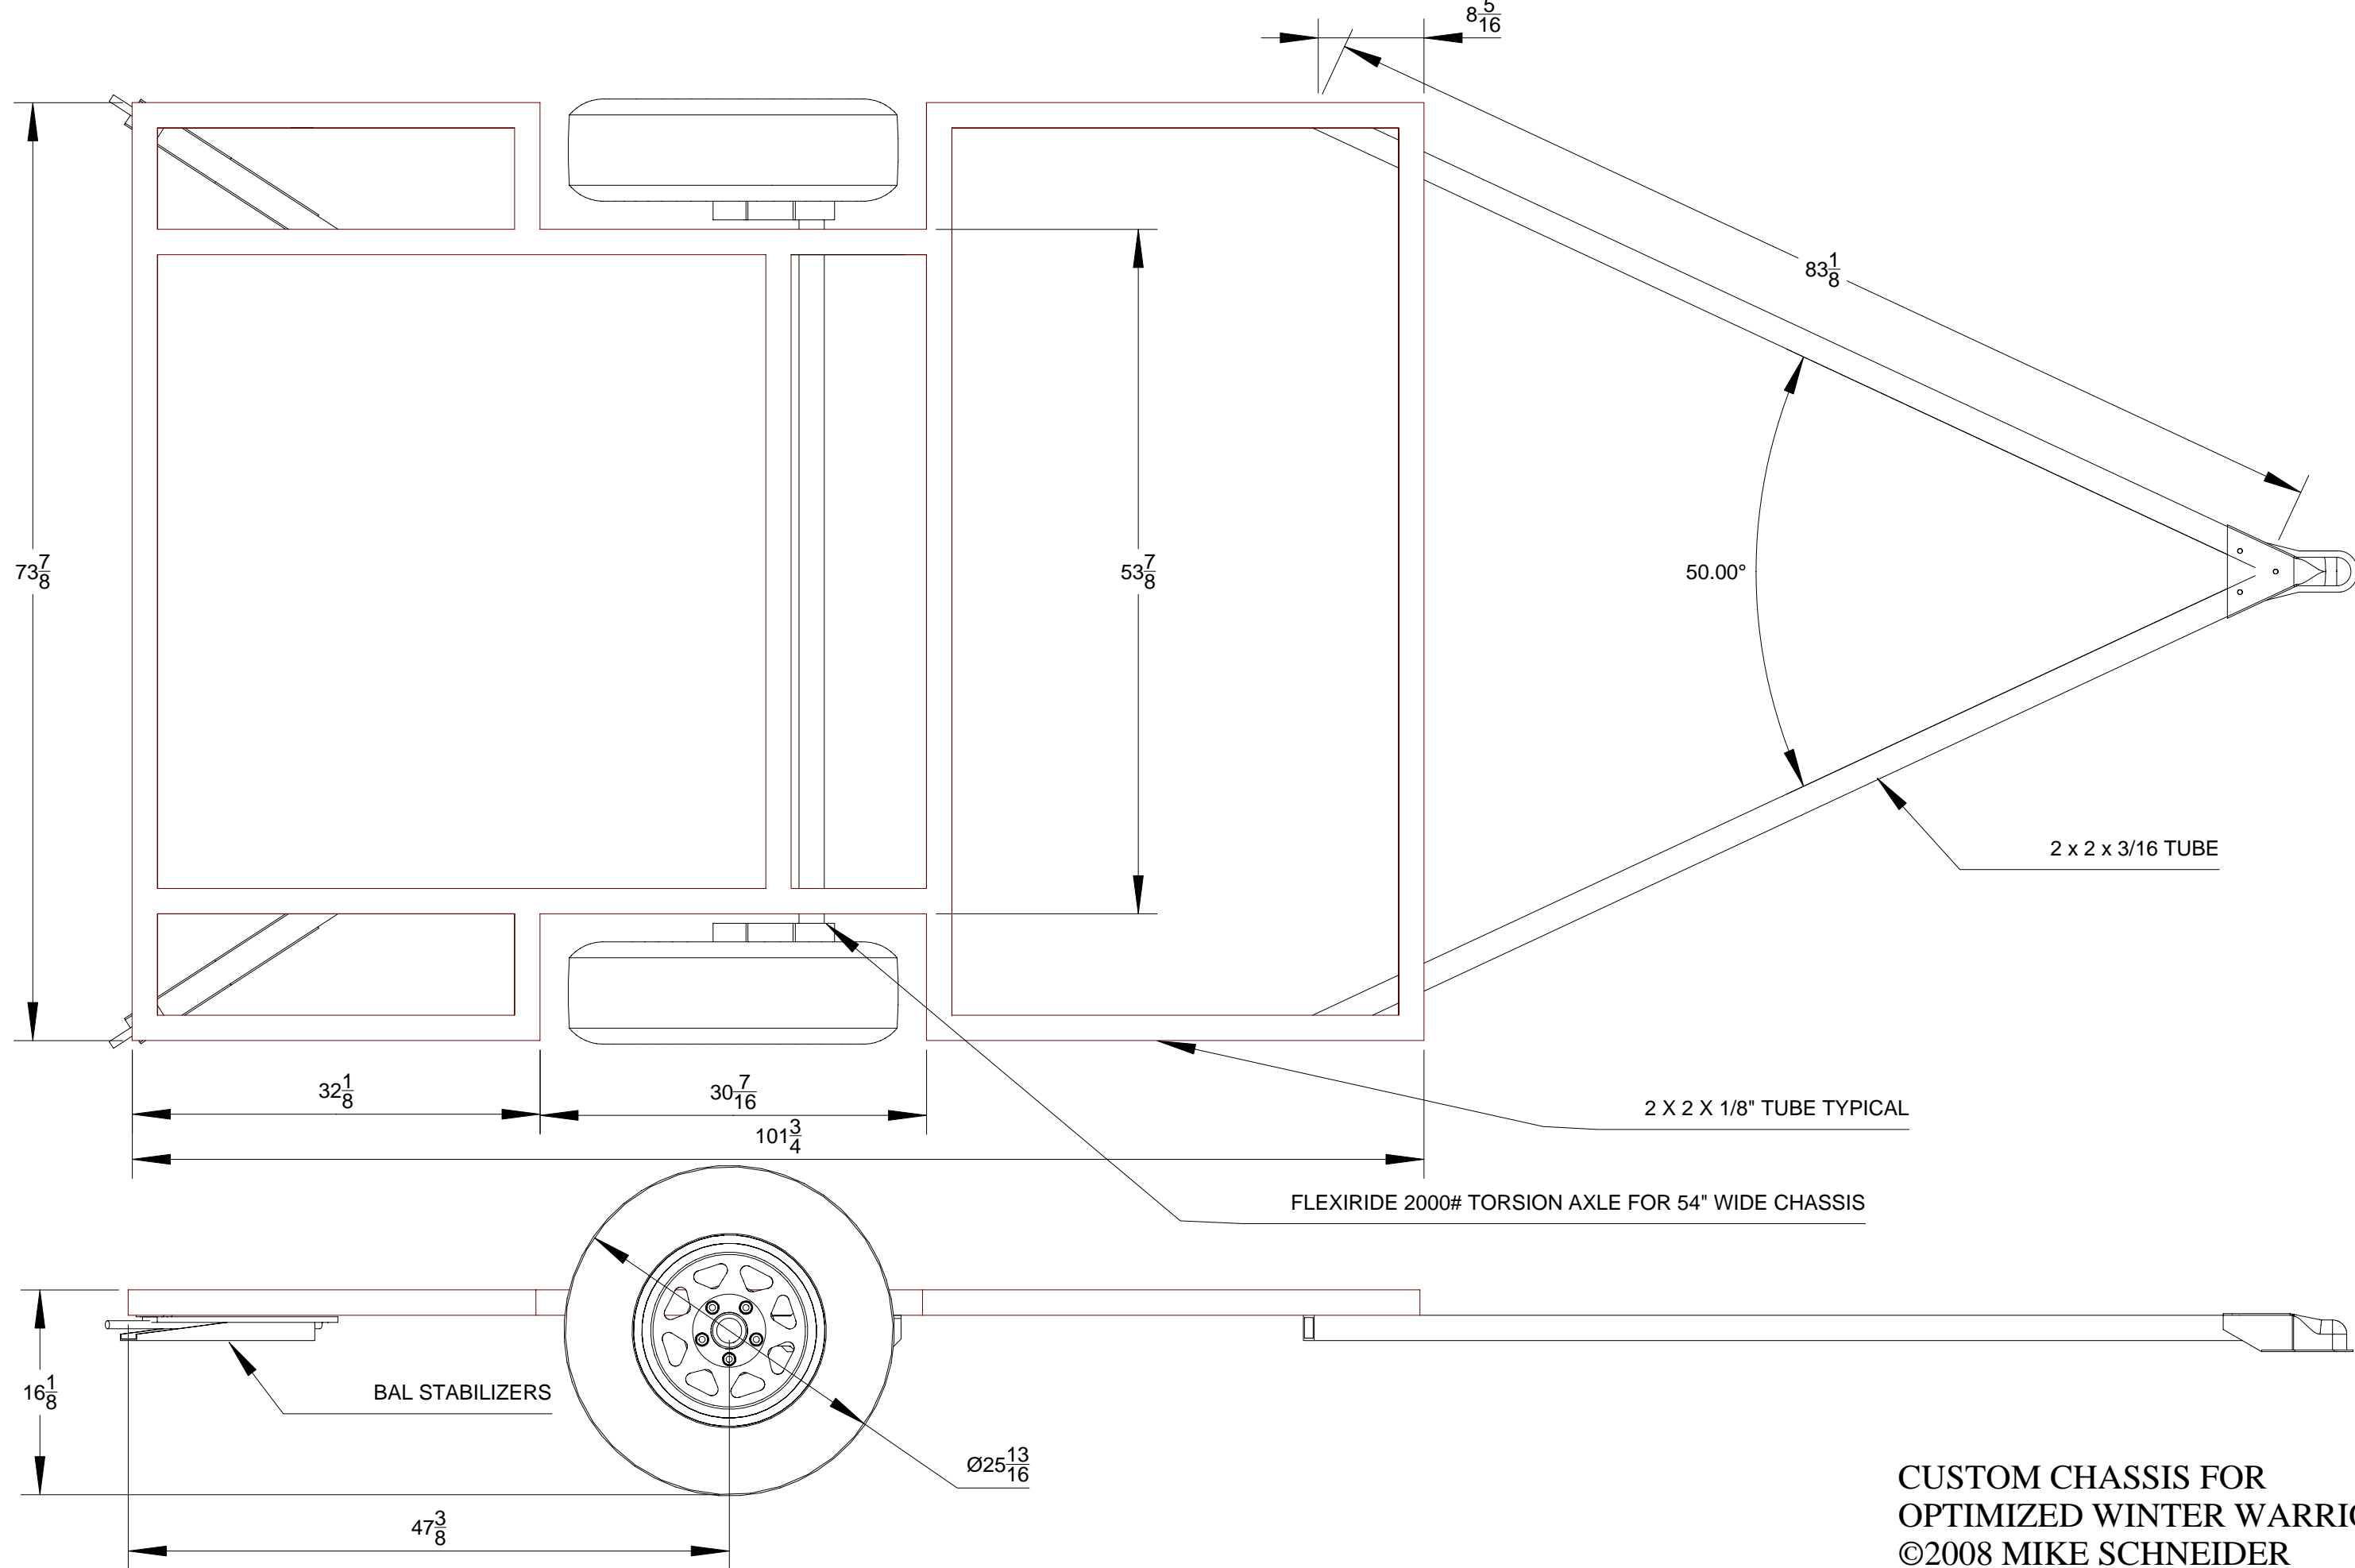

CUSTOM CHASSIS FOR
OPTIMIZED WINTER WARRIOR
©2008 MIKE SCHNEIDER
27-SEP-2008

CUSTOM CHASSIS FOR
OPTIMIZED WINTER WARRIOR
©2008 MIKE SCHNEIDER
27-SEP-2008