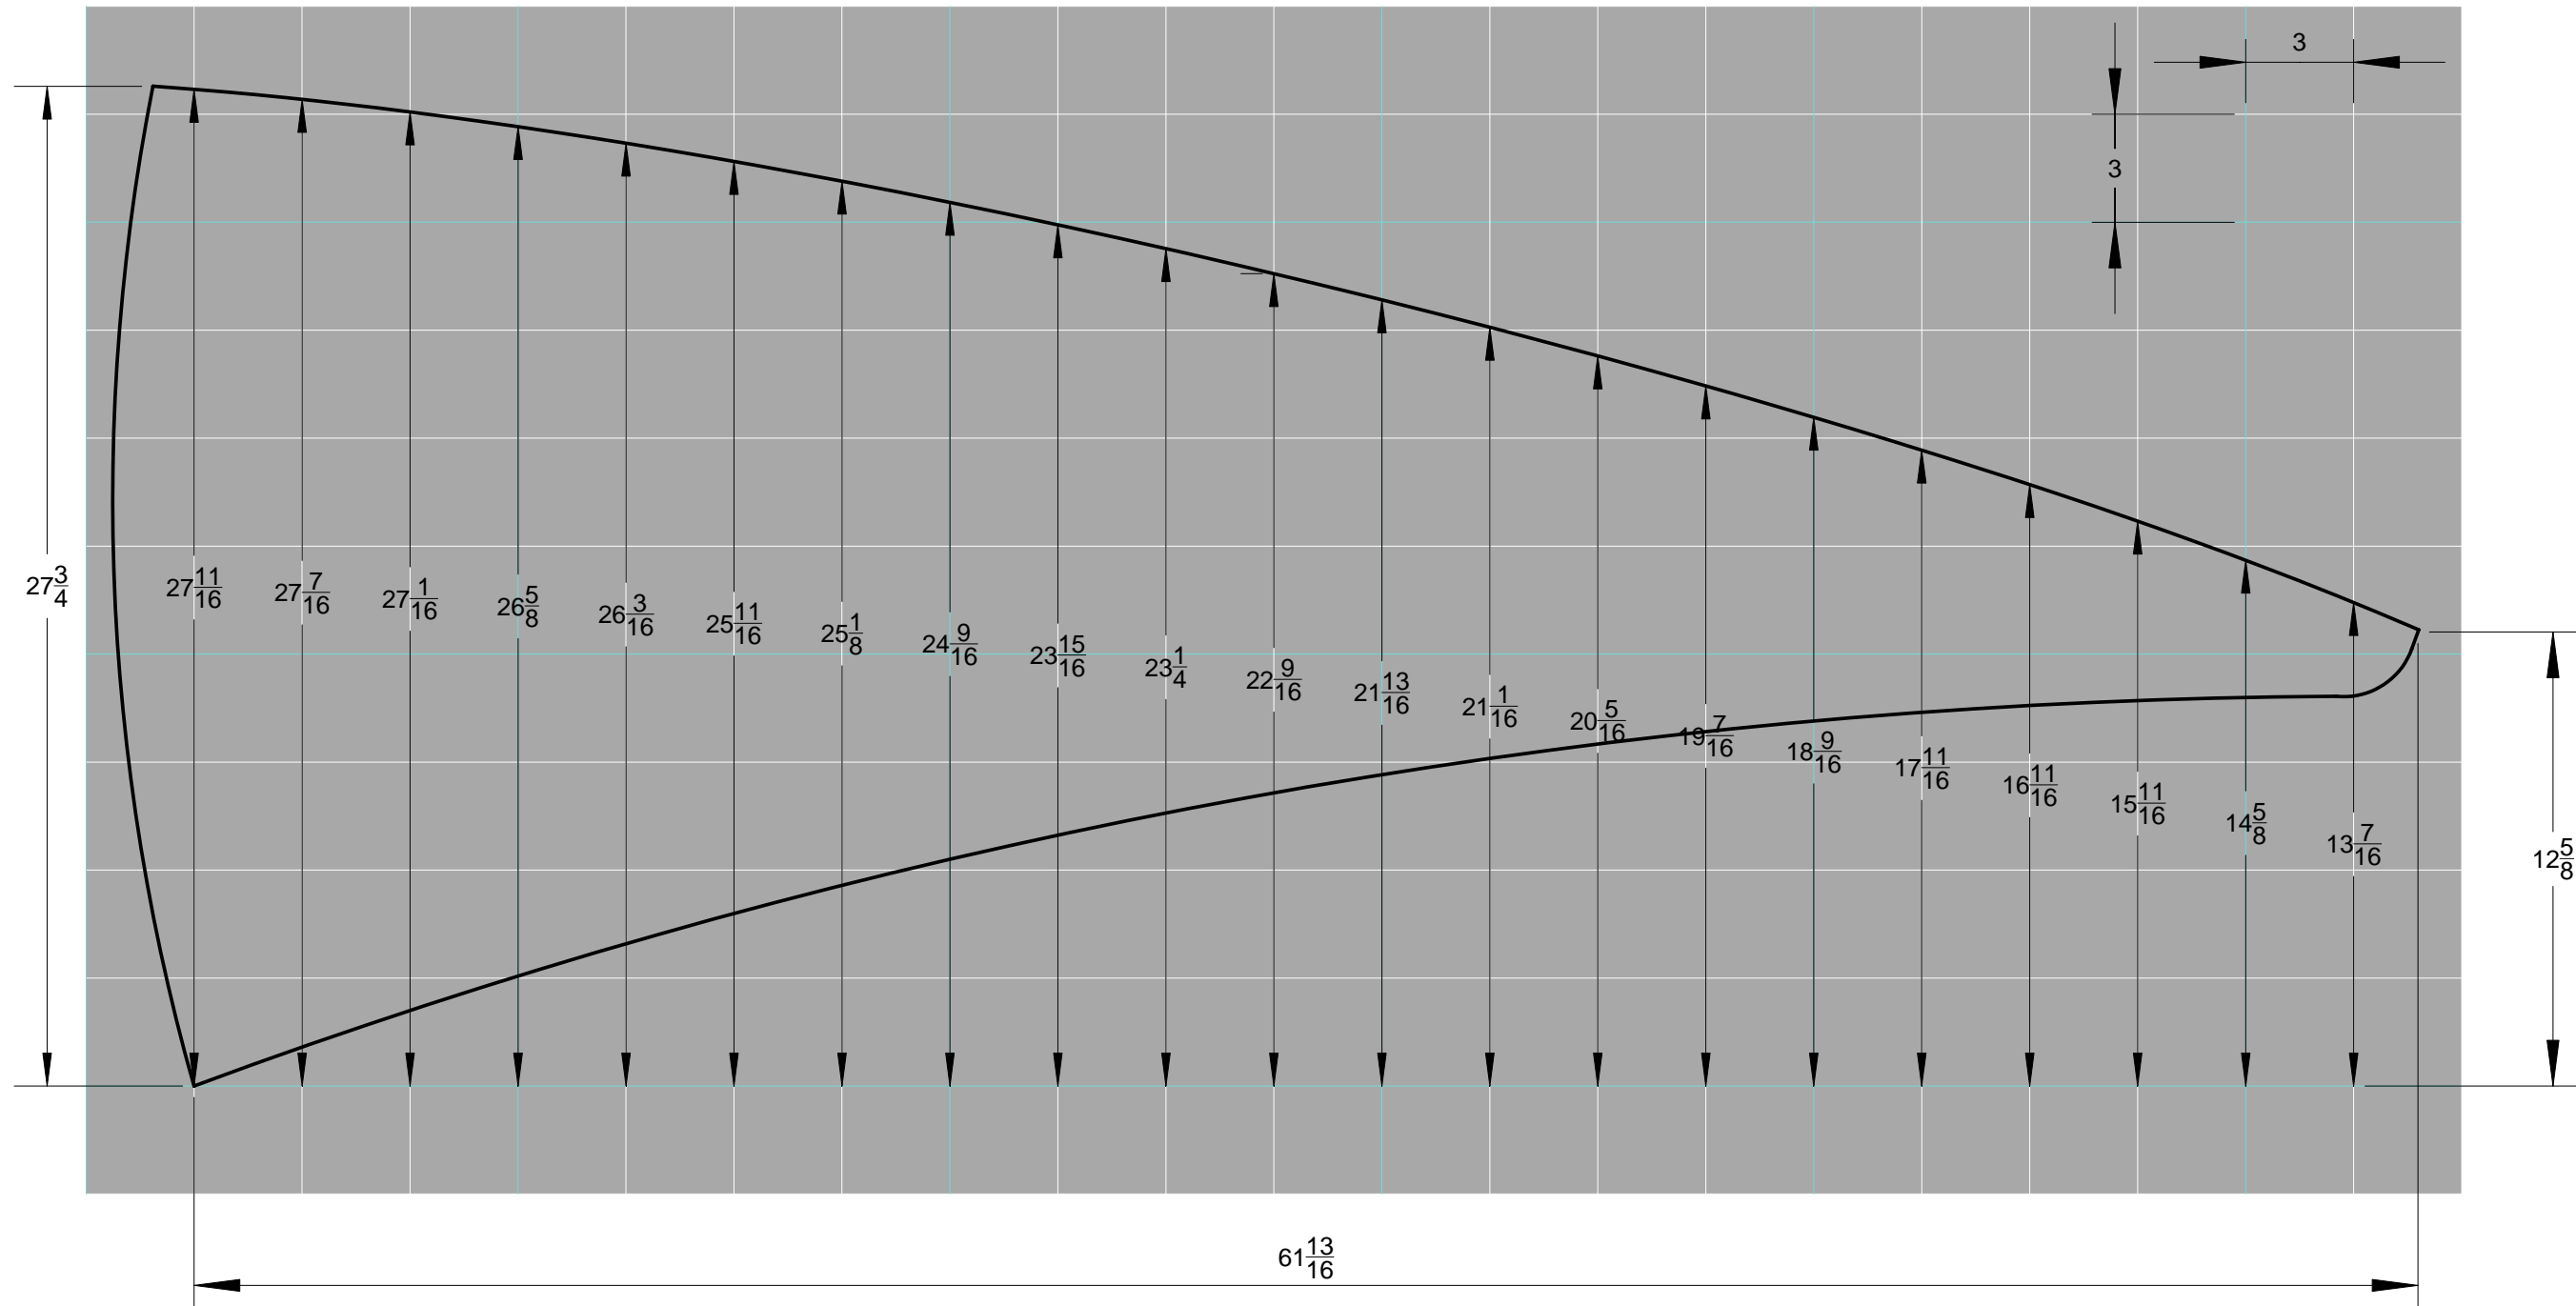

Optimized Winter Warrior
©2008 Mike Schneider
<http://www.mikenchell.com>
26-Sep-2008