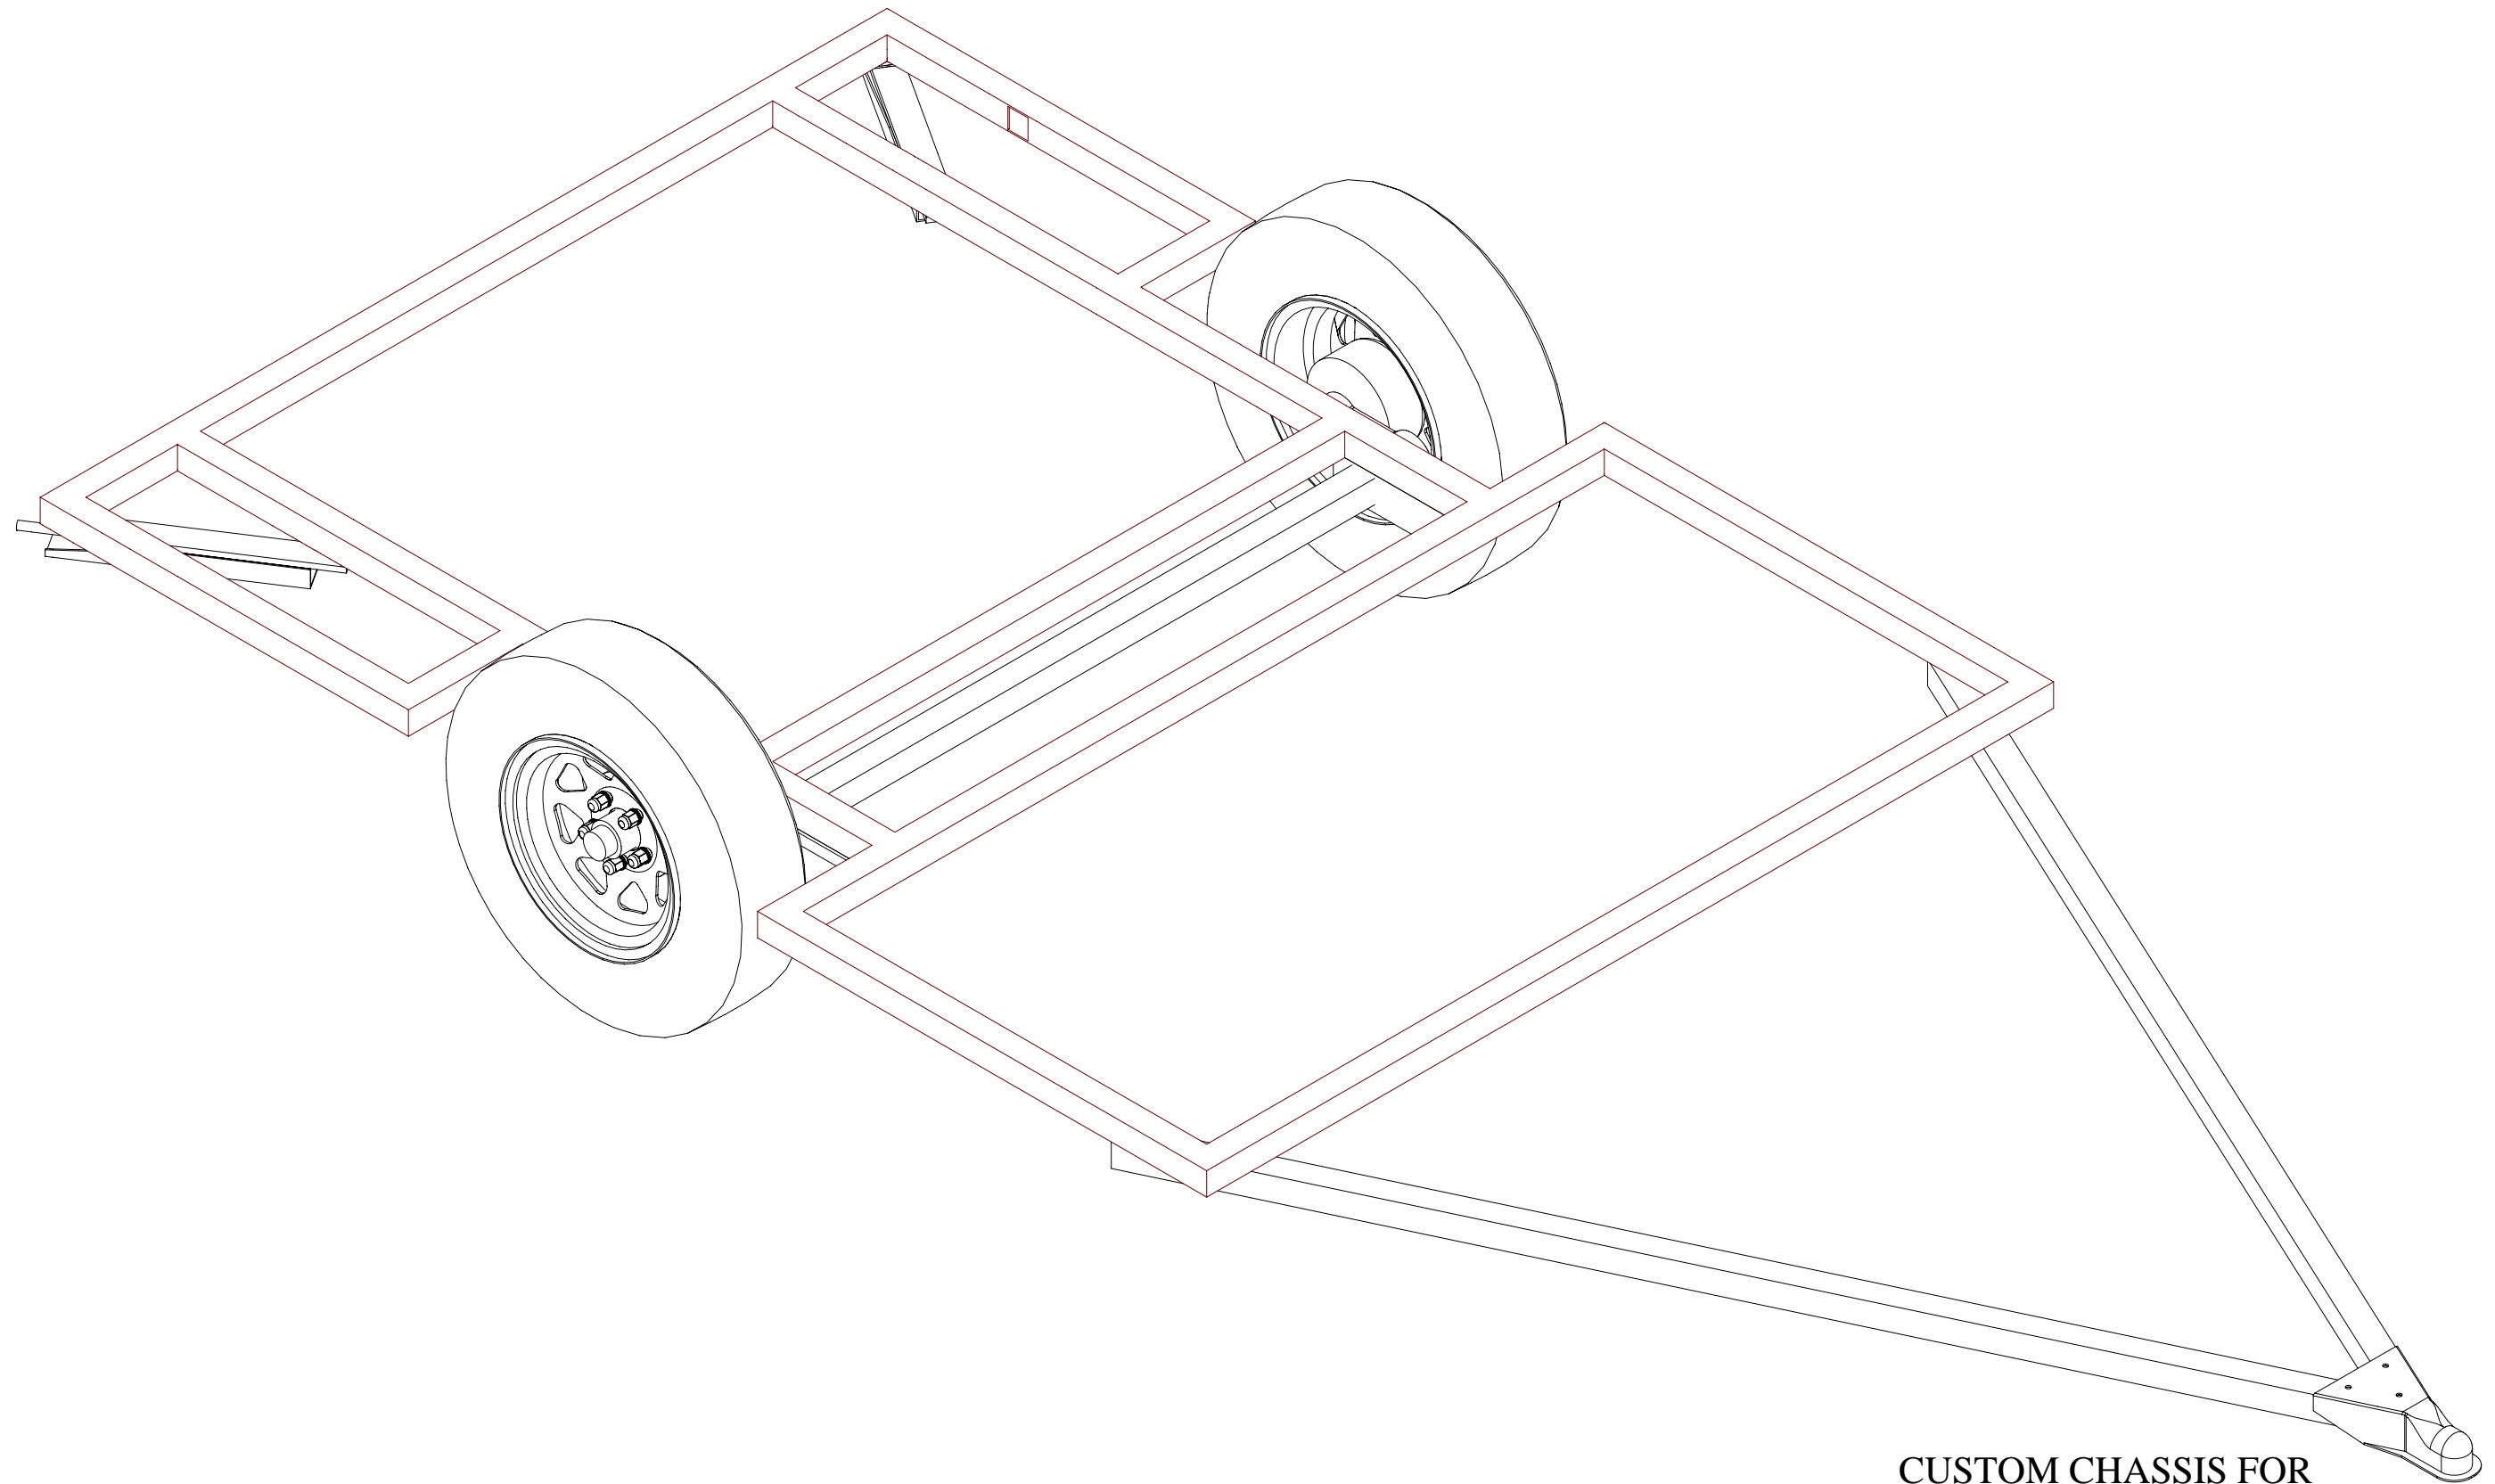

CUSTOM CHASSIS FOR
OPTIMIZED WINTER WARRIOR
©2008 MIKE SCHNEIDER
27-SEP-2008