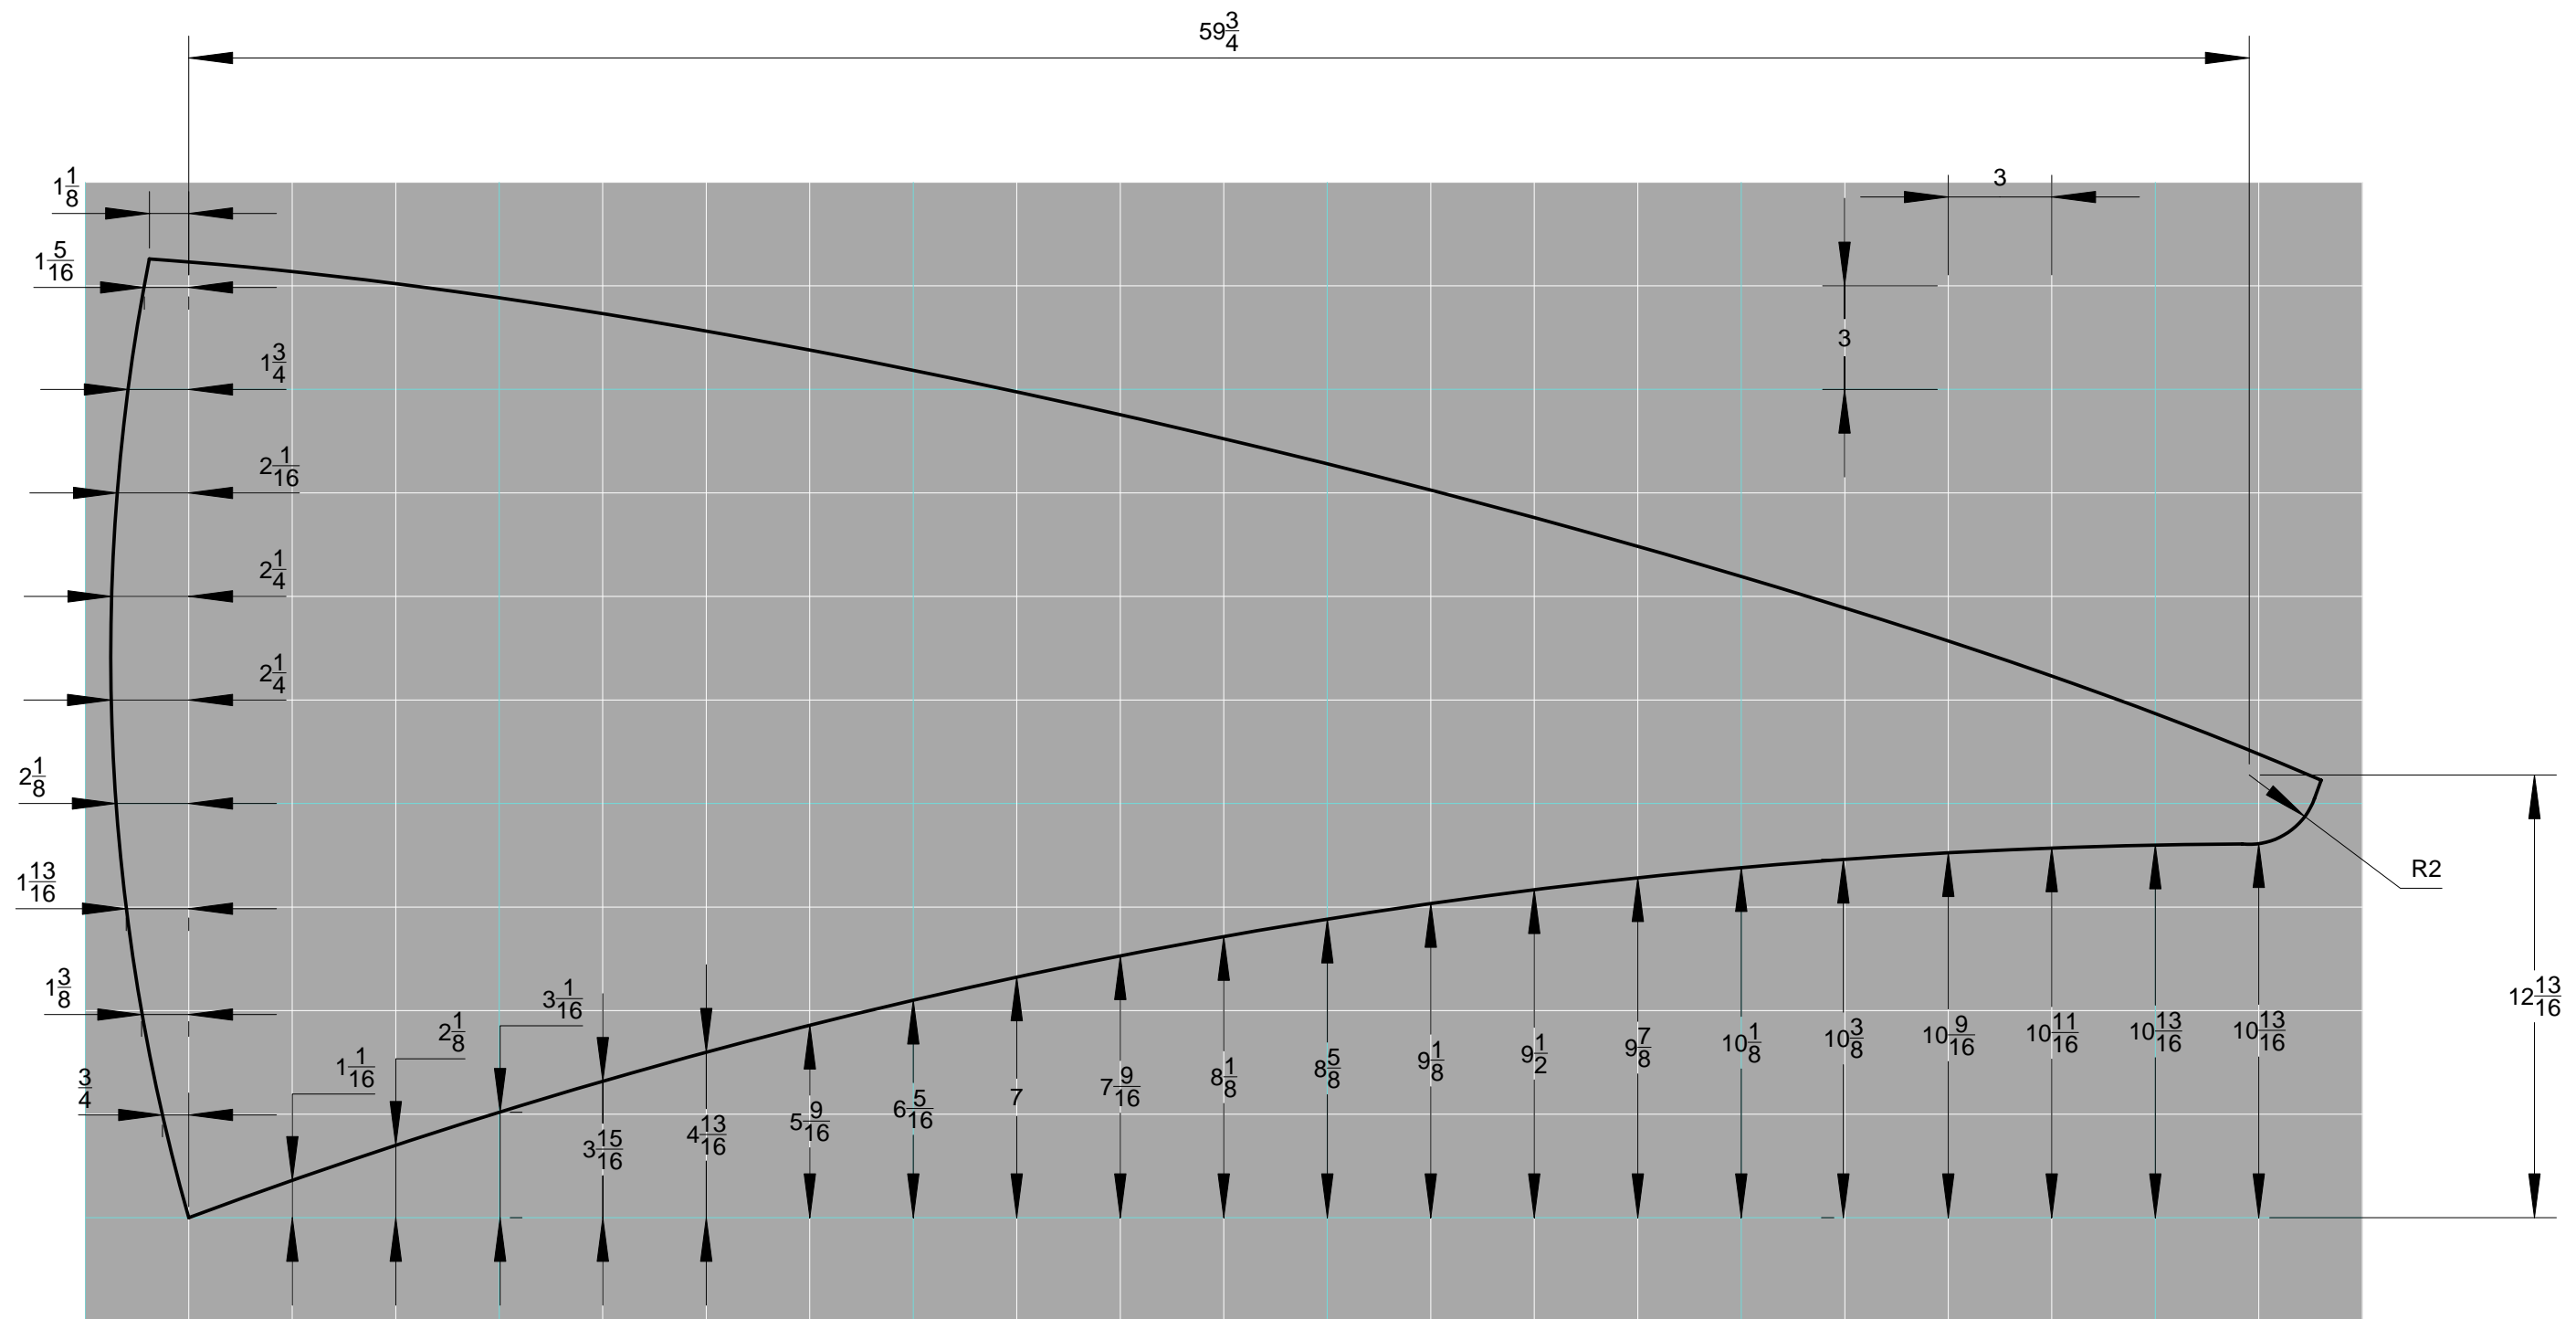

Optimized Winter Warrior
©2008 Mike Schneider
<http://www.mikenchell.com>
26-Sep-2008