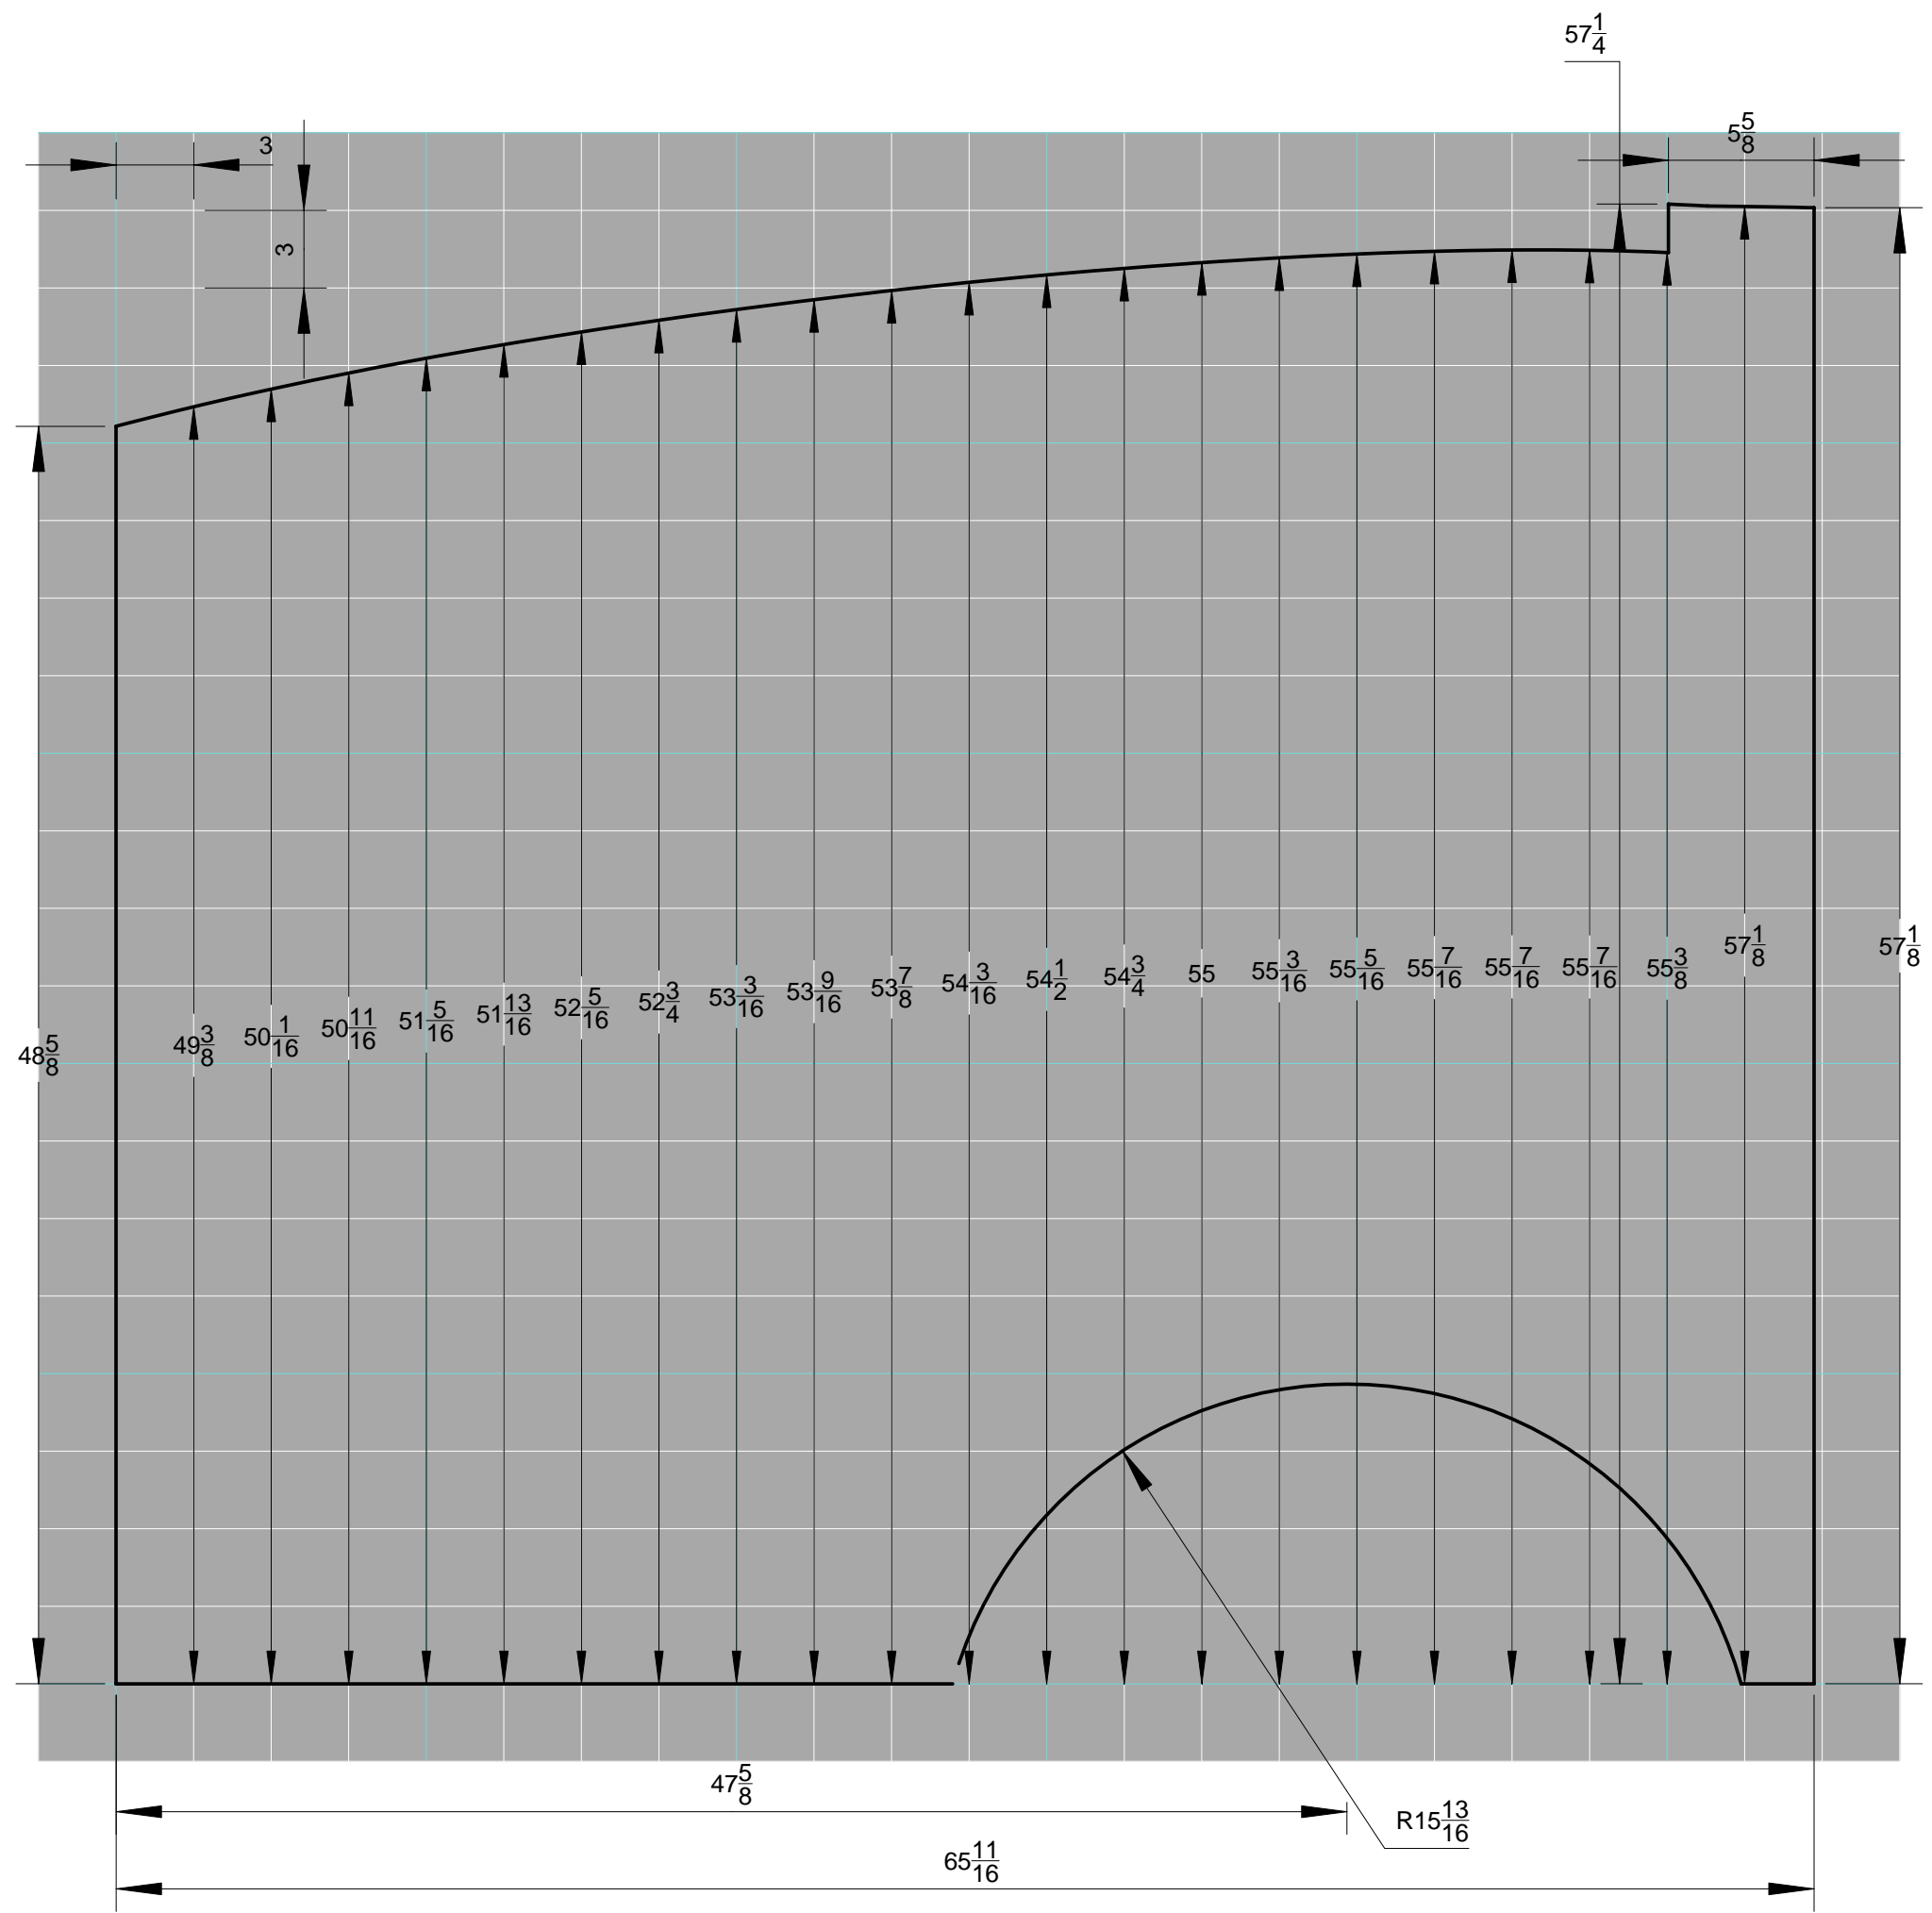

Optimized Winter Warrior
©2008 Mike Schneider
<http://www.mikenchell.com>
26-Sep-2008