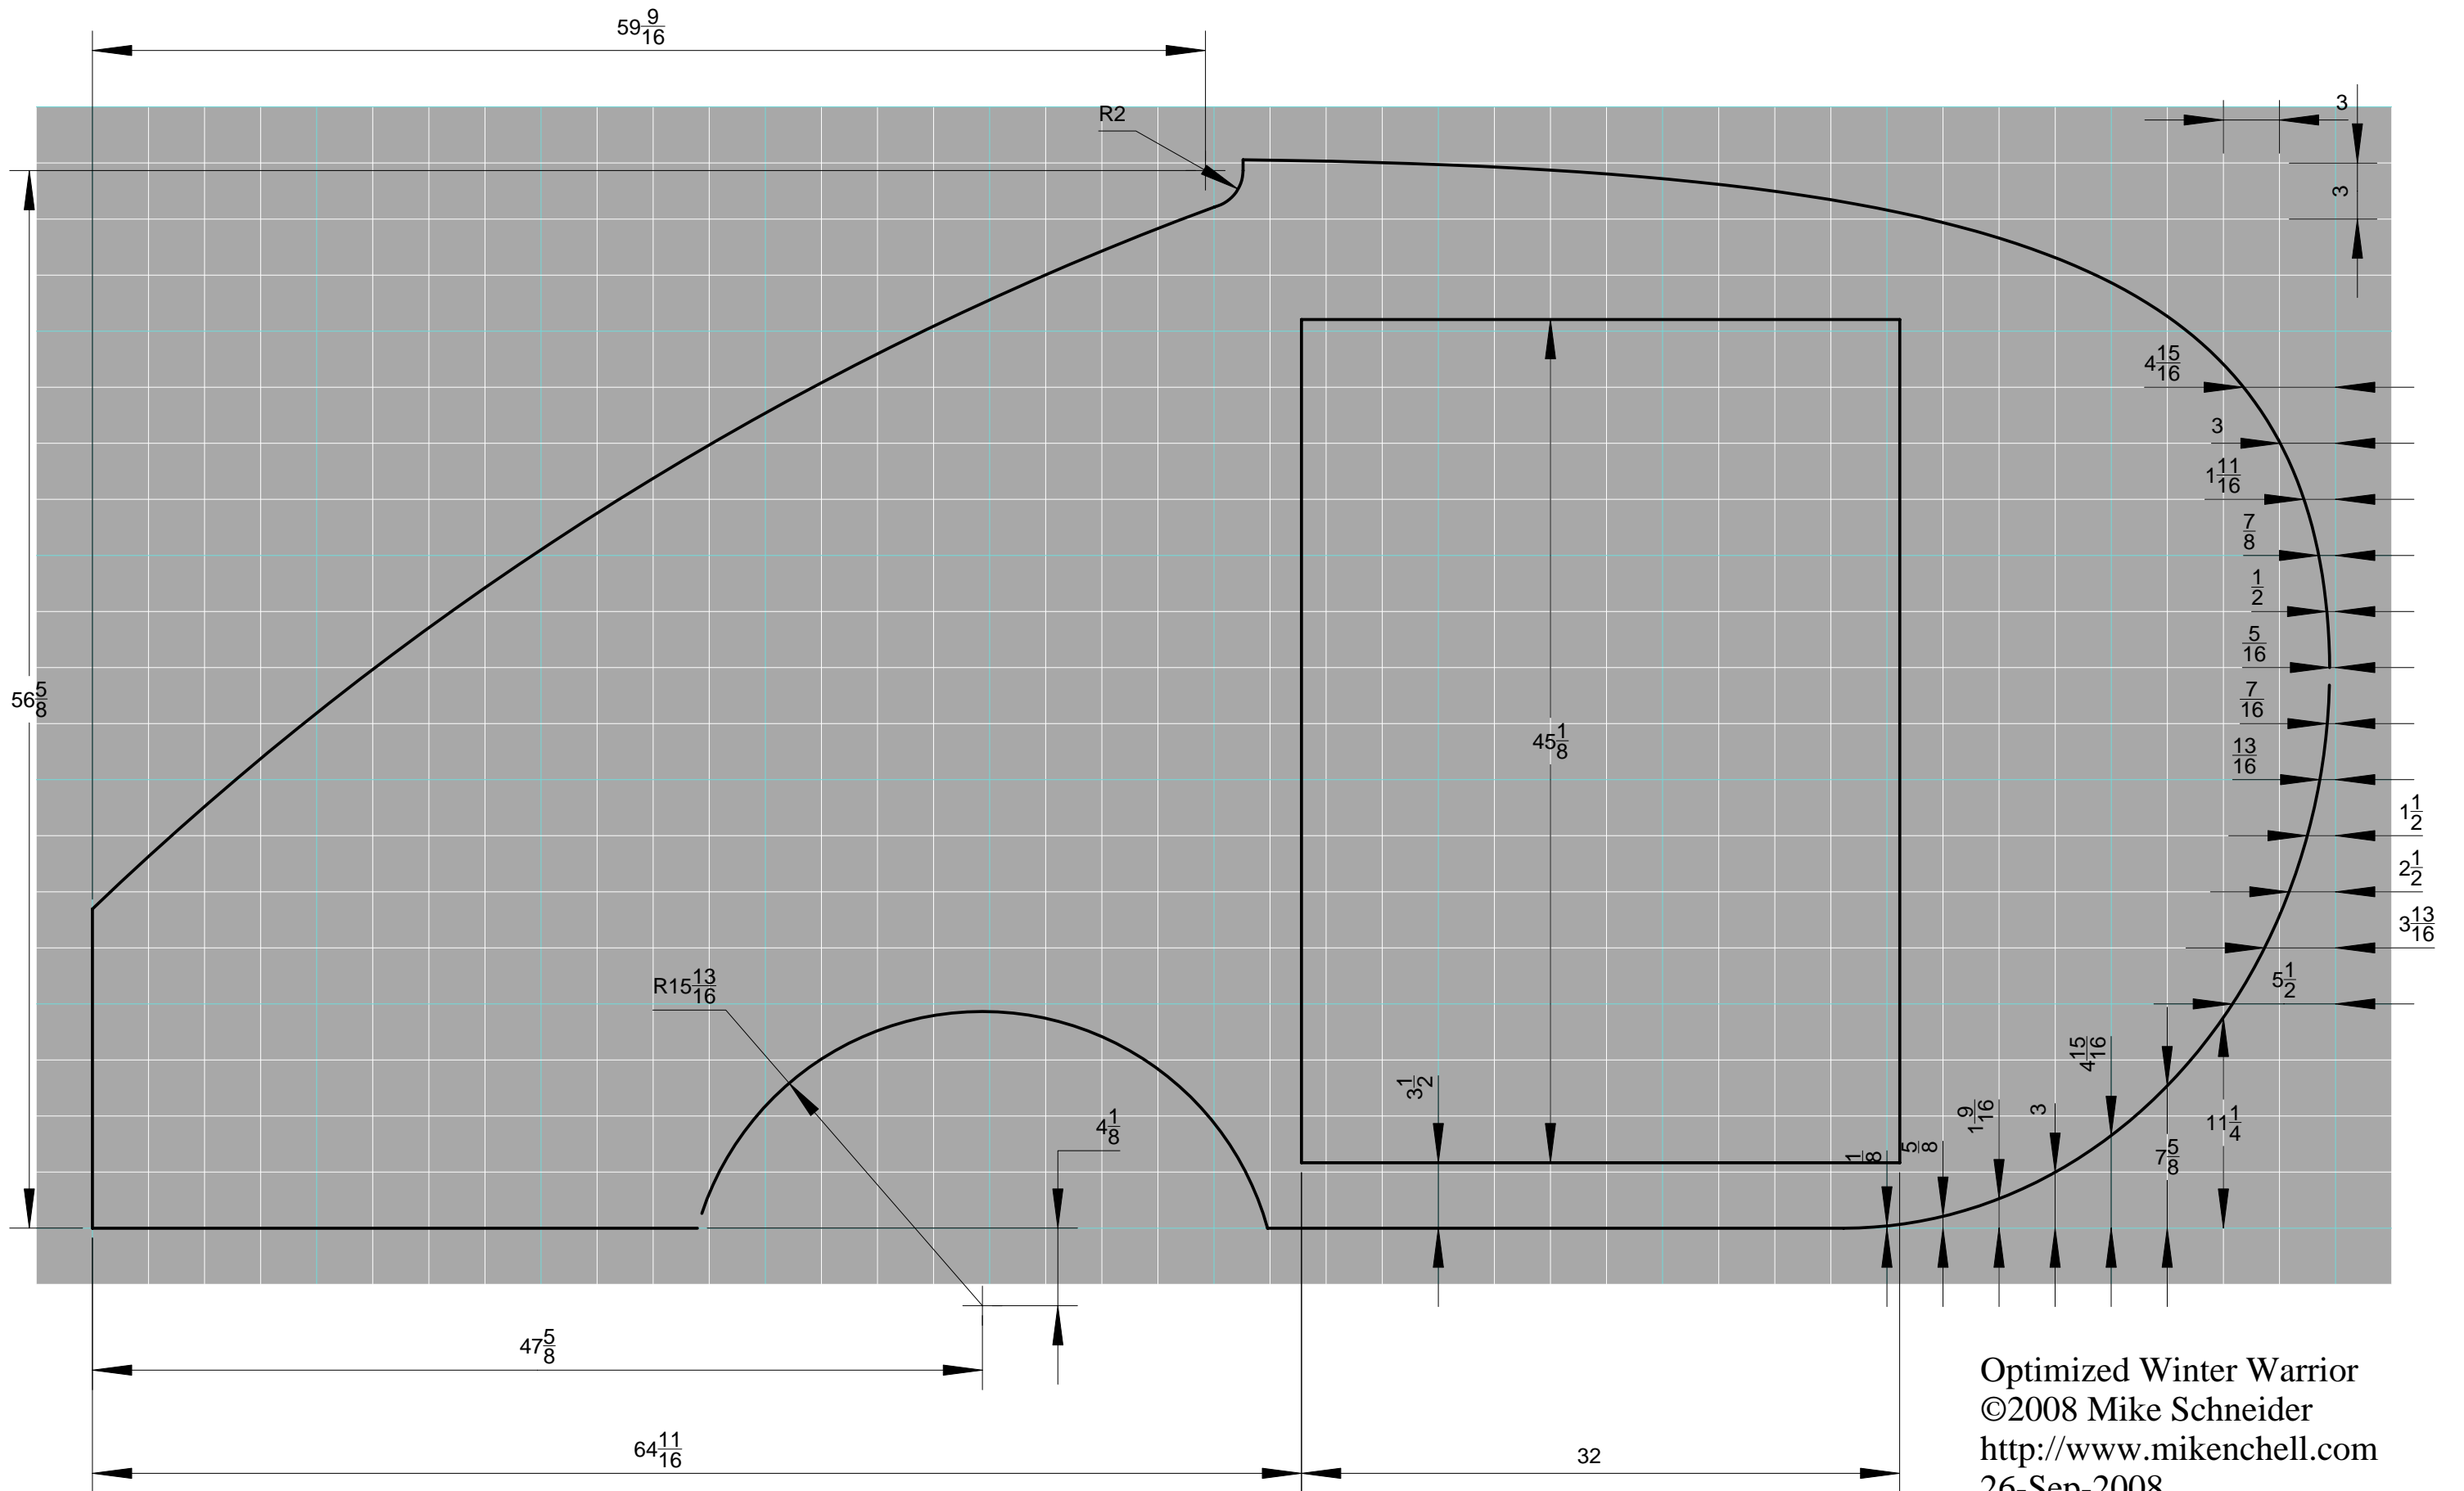

Optimized Winter Warrior
©2008 Mike Schneider
<http://www.mikenchell.com>
26-Sep-2008